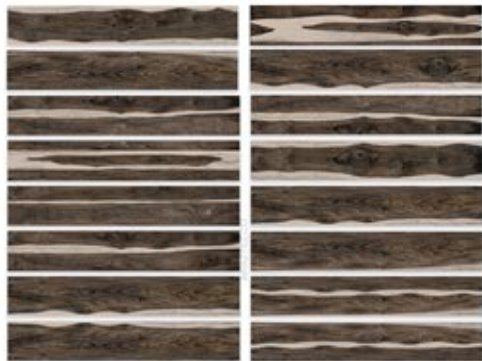

20x120 cm

10 mm

16 FACES | PORCELAIN
MATT

AMAZON