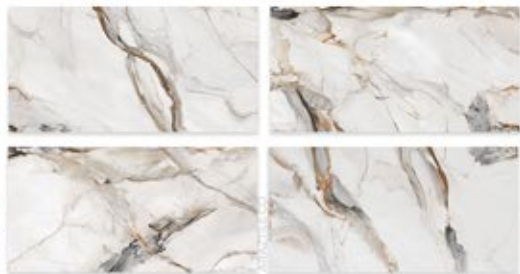

120x60 cm

10 mm

6 FACES | PORCELAIN
SUPER NANO POLISHED

CAROLIN

ARAZTILE.CO

ARAZTILE.CO

120x60 cm

10 mm