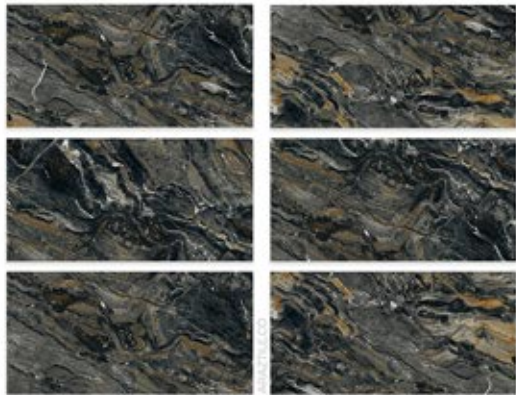

26

ARAZTILE.CO

120x60 cm

10 mm

MATT | PORCELAIN
7FACES | SUGAR EFFECT

SLITE

120x60 cm

10 mm