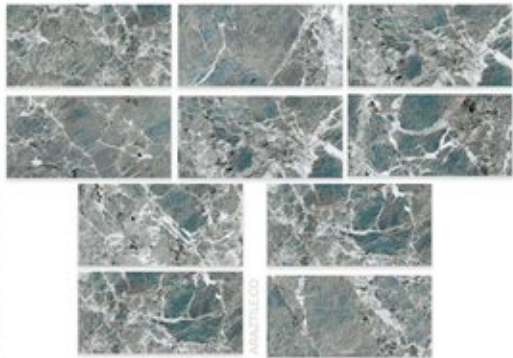

120x60 cm

10 mm

10 FACES | PORCELAIN
SUPER NANO POLISHED

RASHEL

ARAZTILE.CO