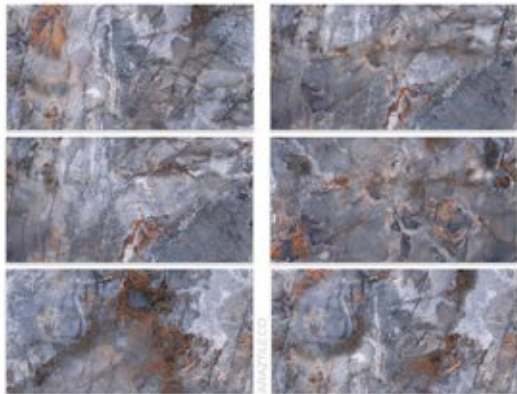

120x60 cm

10 mm

6 FACES | PORCELAIN
SUPER NANO POLISHED

ERIC

ARAZTILE.CO