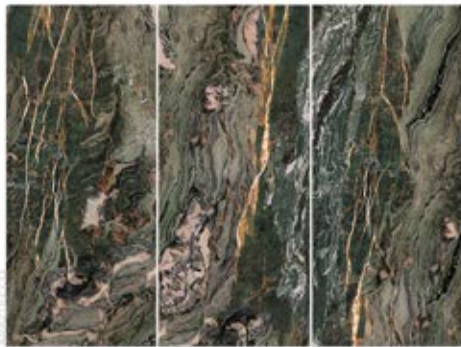

9 mm

4 FACES | CERAMIC  
MATT

BRIELLE

ARAZTILE.CO

ARAZTILE.CO

120x270 cm

9 mm

3 FACES | CERAMIC  
NANO POLISHED