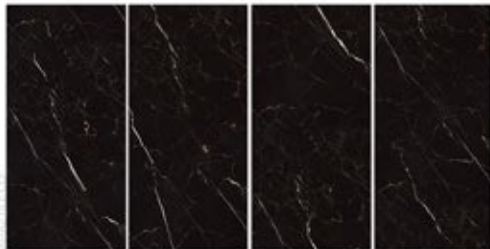

DANTE

ARAZTILE.CO

80x160 cm

9 mm

6 FACES | CERAMIC  
NANO POLISHED

HELSINKI

80x160 - 120x240 cm

9 mm

4 FACES | CERAMIC  
NANO POLISHED

RIVER

ARAZTILE.CO

80x160 - 120x240 cm

9 mm

4 FACES | CERAMIC  
NANO POLISHED

TAIMAZ

120x240 cm