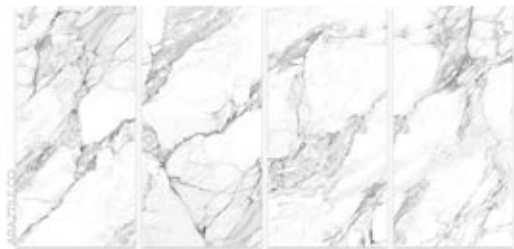

120x240 cm

9 mm

2 FACES | CERAMIC  
NANO POLISHED

ERIL

120x240 cm

9 mm

5 FACES | CERAMIC  
NANO POLISHED

GREEN  
AGAT