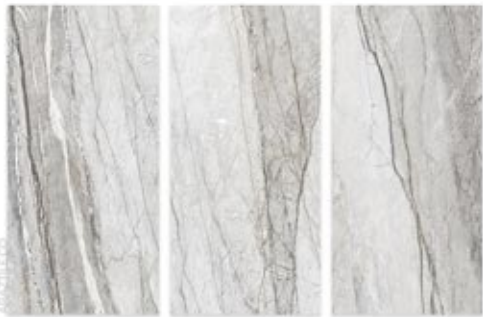

120x240 cm

9 mm

3 FACES | CERAMIC
NANO POLISHED

SELVA

ARAZTILE.CO