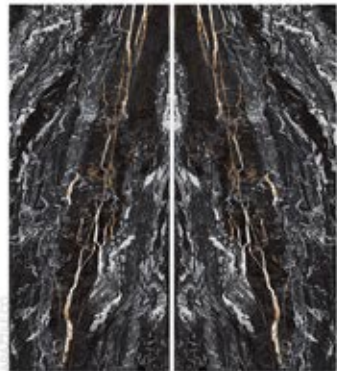

9 mm

3 FACES | CERAMIC  
MATT

HARPER

ARAZTILE.CO

120x270 cm

9 mm

4 FACES | CERAMIC  
MATT

LORENZO