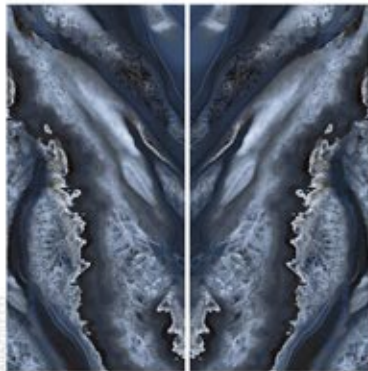

120x240 cm

9 mm

2 FACES | CERAMIC
NANO POLISHED

EMPIRE