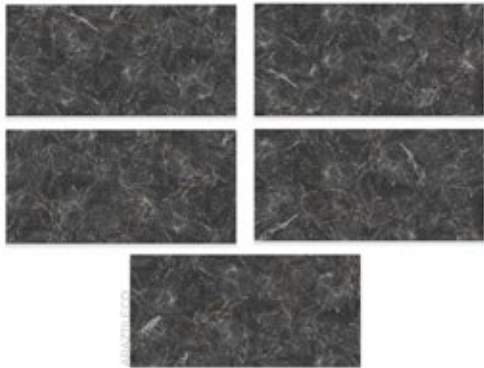

120x240 cm

9 mm

5 FACES | CERAMIC
NANO POLISHED

VINCENZO