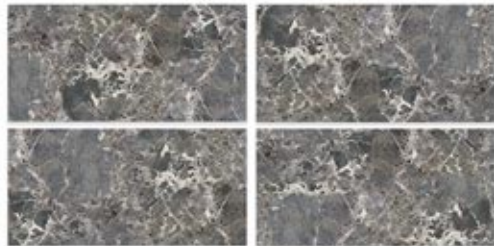

4 FACES | CERAMIC  
NANO POLISHED

RIVER

ARAZTILE.CO

80x160 - 120x240 cm

9 mm

4 FACES | CERAMIC  
NANO POLISHED

TAIMAZ

120x240 cm